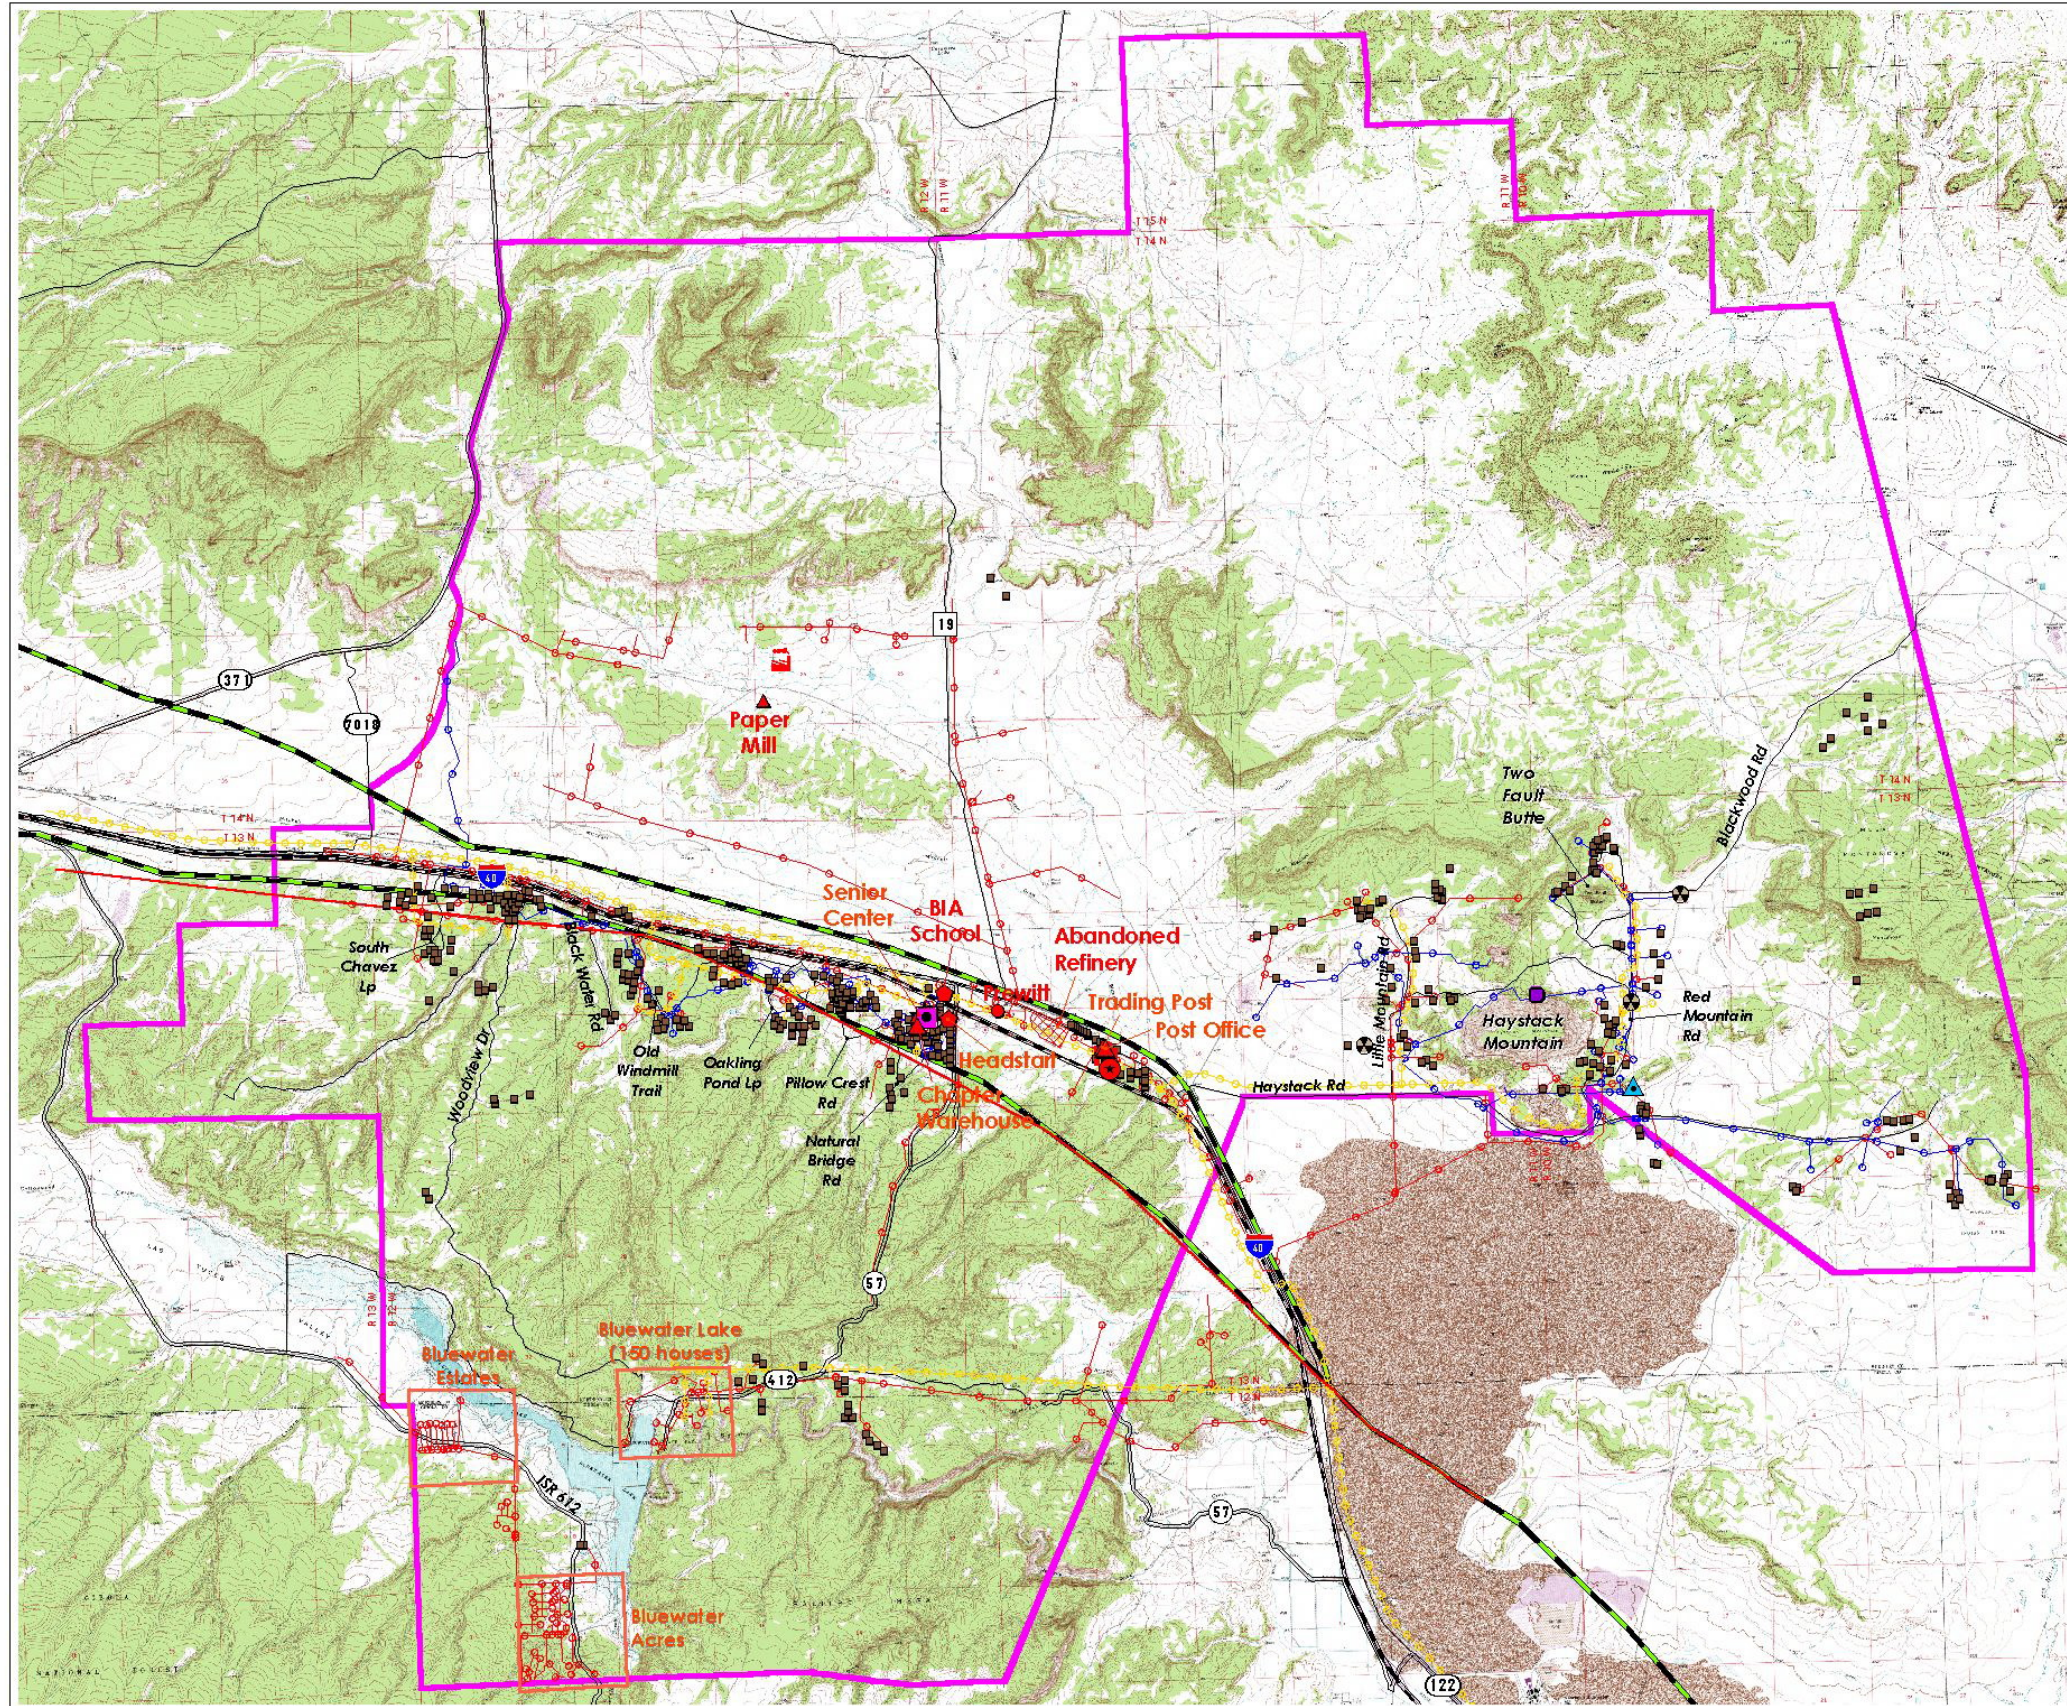

Exhibit 22: Existing Land Use

Baca/Prewitt Existing Land Use

Legend:

- Chapter Boundary
- ★ Chapter House
- Homes
- Existing Developments

Utilities:

- ~ Pipeline
- ~ Electric
- ~ Water
- ~ Telephone
- ~ 400 KV Powerline

- Tanks
- ⊙ Windmills
- Transfer Station
- ▲ Community Water Pump
- Rodeo Grounds
- ⬠ Schools
- ⚡ Power Plant
- 🚒 Fire Department